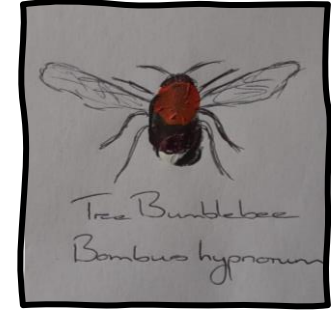

# Bumblebee finger painting

Worcestershire  
Wildlife Trust

# Bumblebee finger painting

Worcestershire  
Wildlife Trust

Photo credits: Kevin McGee, Becky Bradshaw King, Liz Yorke

#DOORSTEPWILDLIFE