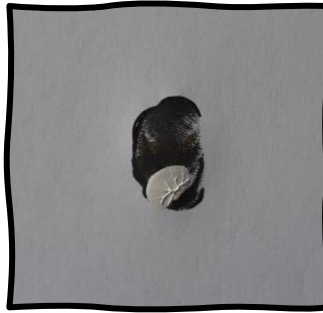

# Bumblebee finger painting

Worcestershire  
Wildlife Trust

# Bumblebee finger painting

Worcestershire  
Wildlife Trust

Photo credits: Kevin McGee, Becky Bradshaw King, Liz Yorke

#DOORSTEPWILDLIFE